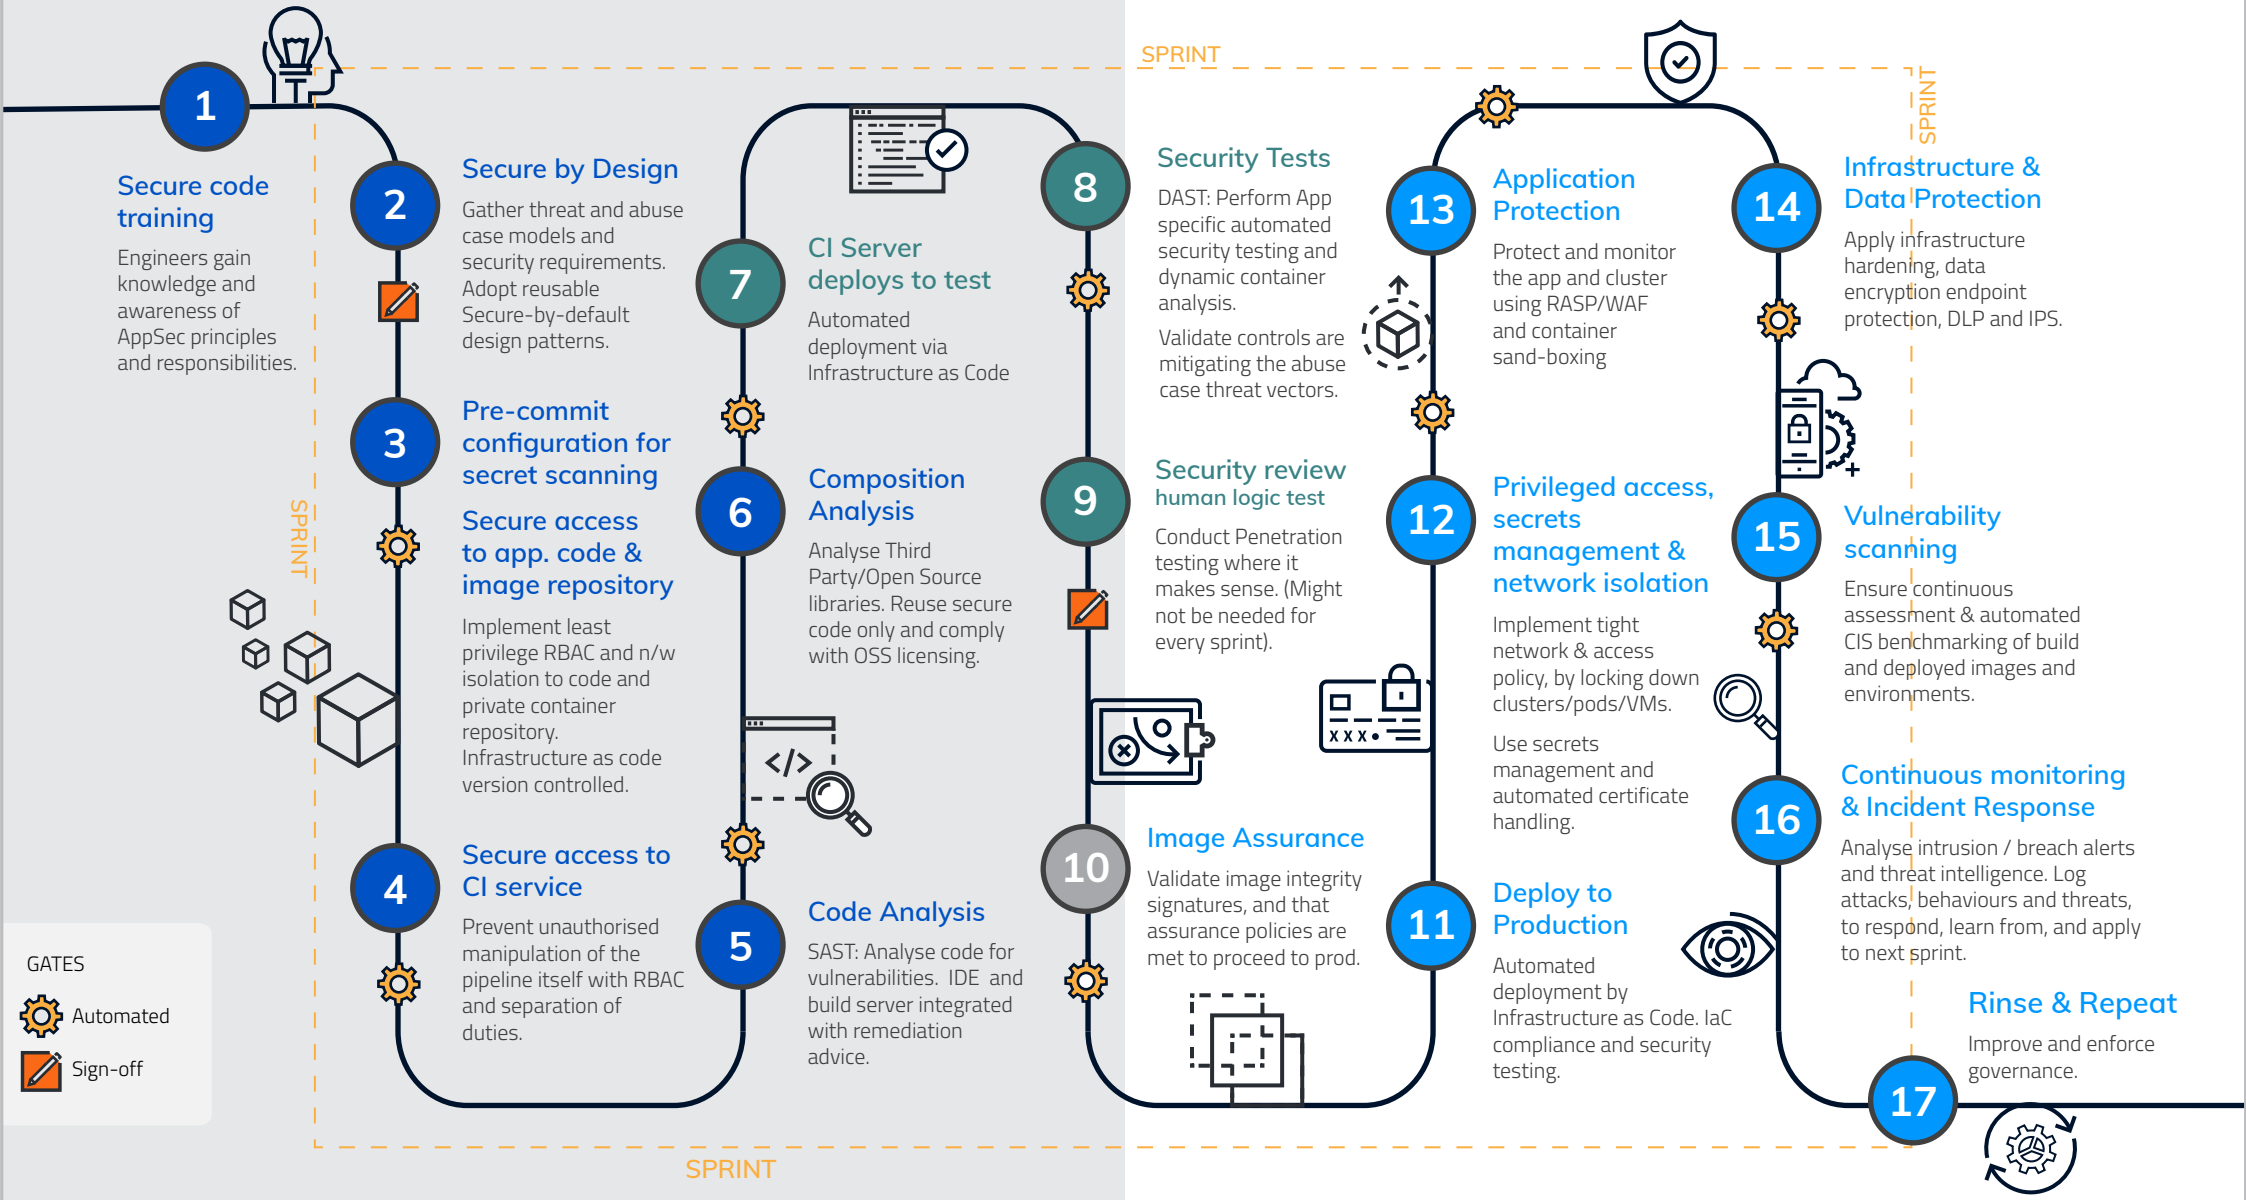

DevSecOps Security Controls

GATES

- Automated
- Sign-off